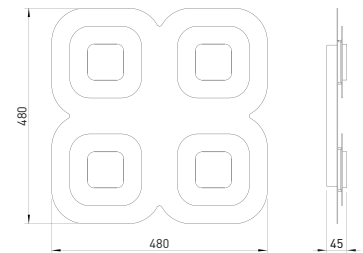

AP

Wall/Ceiling lamp

Art.-No.: 75-821-072

EAN-No.: 4012902100050

Product features

Material:	Aluminium, finely brushed, anodised, Acrylic glass white
Colour:	Aluminium light gray
Dimensions:	L: 480mm W: 480mm H: 45mm
Weight:	4kg
Dimmable:	dimnable, dim-to-warm
System performance:	2720lm / 30,2W
Other features:	LED, 2700K, CRI 95, Protection class 2, IP20, CE