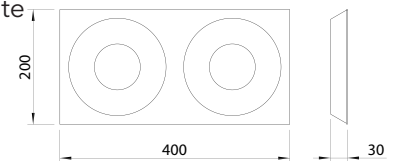

### Product features

Material:	Aluminium, finely brushed, anodised, Acrylic glass white
Colour:	white aluminum
Dimensions:	L: 400mm W: 200mm H: 30mm
Weight:	2kg
Dimmable:	dimnable, dim-to-warm
System performance:	1360lm / 16W
Other features:	LED, 2700K, CRI 95, Protection class 2, IP20, CE