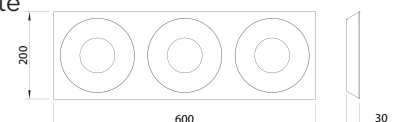

COAX

Wall/Ceiling lamp

Art.-Nr. 73-820-088

EAN-Nr.: 4012902100258

Product features

Material:	Aluminium, finely brushed, anodised, Acrylic glass white
Colour:	white aluminum
Dimensions:	L: 600mm W: 200mm H: 30mm
Weight:	3,2kg
Dimmable:	dimnable, dim-to-warm
System performance:	2040lm / 24,1W
Other features:	LED, 2700K, CRI 95, Protection class 2, IP20, CE