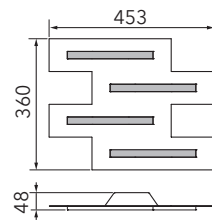

FIS

Ceiling light

Art.-Nr. 74-780-072

EAN-Nr.: 4012902094304

Product properties:

Material:	Aluminium, fine brushed, anodised, white acrylic glass
Colour:	aluminium
Dimensions:	L: 453mm B: 360mm H: 48mm
Weight:	2kg
Dimmability:	dimmable
System performance:	3080 lm / 25,6 W
Other features:	LED, 2700K, CRI 95, protection class 2, IP20