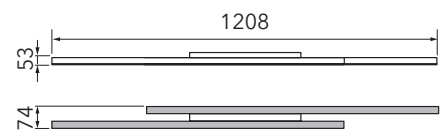

## Product properties:

Material:	Aluminium, fine brushed, anodised, polycarbonate white
Colour:	chrome
Dimensions:	L: 1208mm B: 74mm H: 53mm
Weight:	1,3kg
Dimmability:	dimmable
System performance:	5440 lm / 51,2 W
Other features:	LED, 2700K, CRI 95, protection class 2, IP20