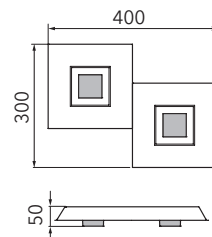

KARREE

Wall light/Ceiling light

Art.-Nr. 72-783-178

EAN-Nr.: 4012902095486

Product properties:

Material:	Aluminum, fine brushed, anodised, white acrylic glass
Colour:	pearlescent with frames in titanium
Dimensions:	L: 400mm B: 300mm H: 50mm
Weight:	0,9kg
Dimmability:	dimnable
System performance:	1360 lm / 12,8 W
Other features:	LED, 2700K, CRI 95, protection class 2, IP20