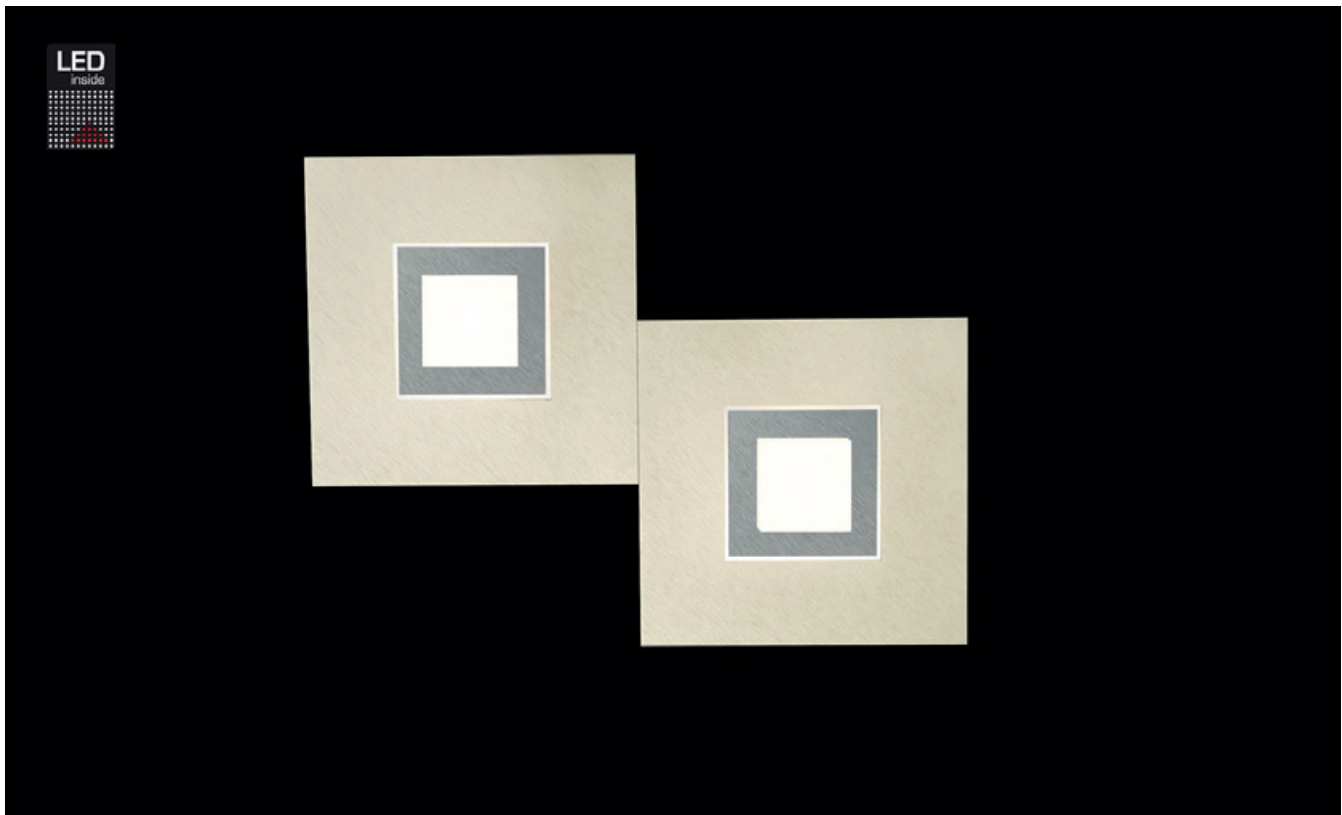

KARREE

Wall light/Ceiling light

Art.-Nr. 72-783-178

EAN-Nr.: 4012902095486

Product properties:

Material:	Aluminum, fine brushed, anodised, white acrylic glass
Colour:	pearlescent with frames in titanium
Dimensions:	L: 400mm B: 300mm H: 50mm
Weight:	0,9kg
Dimmability:	dimnable
System performance:	1360 lm / 12,8 W
Other features:	LED, 2700K, CRI 95, protection class 2, IP20