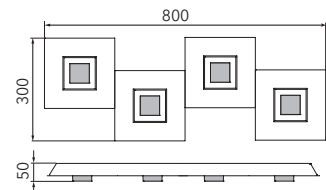

KARREE

Wall light/Ceiling light

Art.-Nr. 74-783-246

EAN-Nr.: 4012902098333

Product properties:

Material:	Aluminum, fine brushed, anodised, white acrylic glass
Colour:	aluminum with frames in black matt
Dimensions:	L: 800mm B: 300mm H: 50mm
Weight:	1,7kg
Dimmability:	dimnable
System performance:	2720 lm / 25,6 W
Other features:	LED, 2700K, CRI 95, protection class 2, IP20