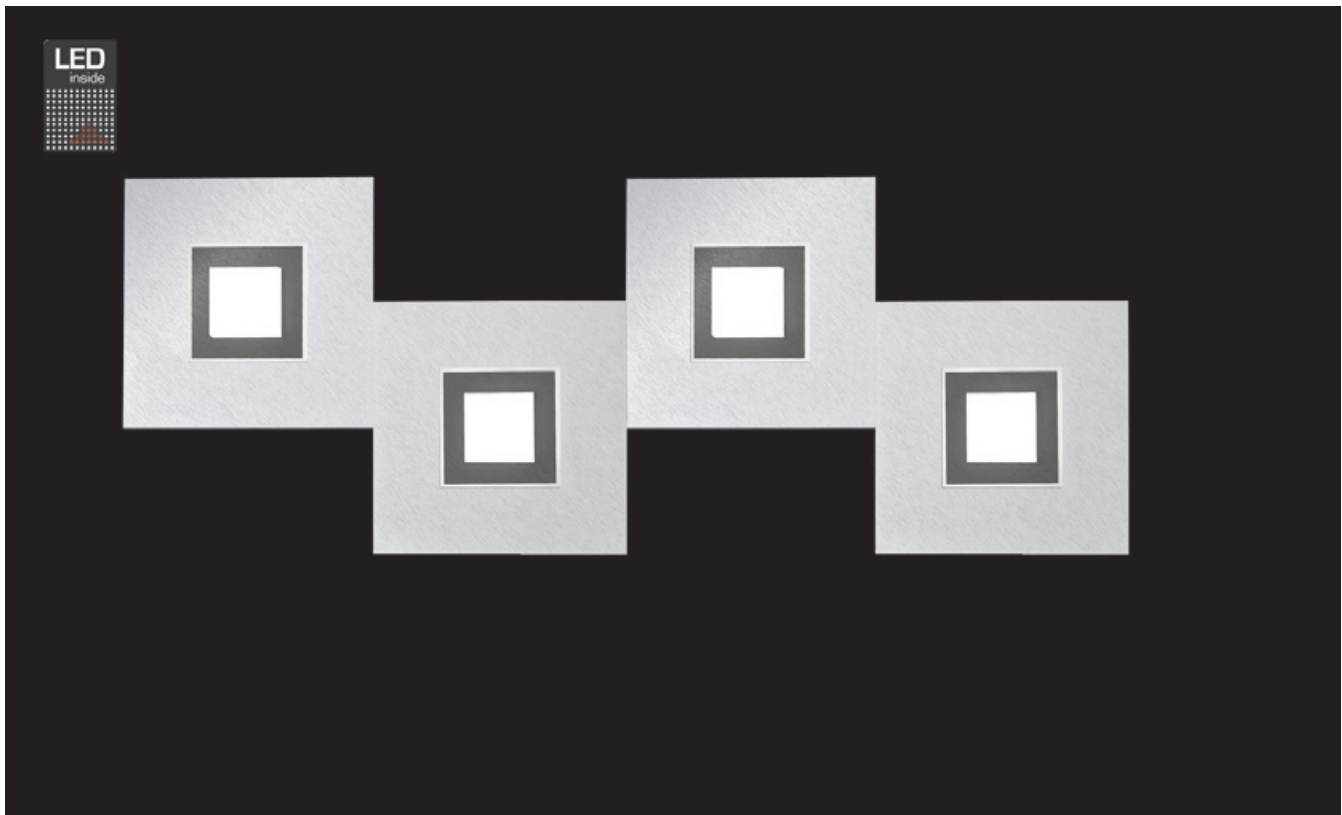

KARREE

Wall light/Ceiling light

Art.-Nr. 74-783-246

EAN-Nr.: 4012902098333

Product properties:

Material:	Aluminum, fine brushed, anodised, white acrylic glass
Colour:	aluminum with frames in black matt
Dimensions:	L: 800mm B: 300mm H: 50mm
Weight:	1,7kg
Dimmability:	dimnable
System performance:	2720 lm / 25,6 W
Other features:	LED, 2700K, CRI 95, protection class 2, IP20