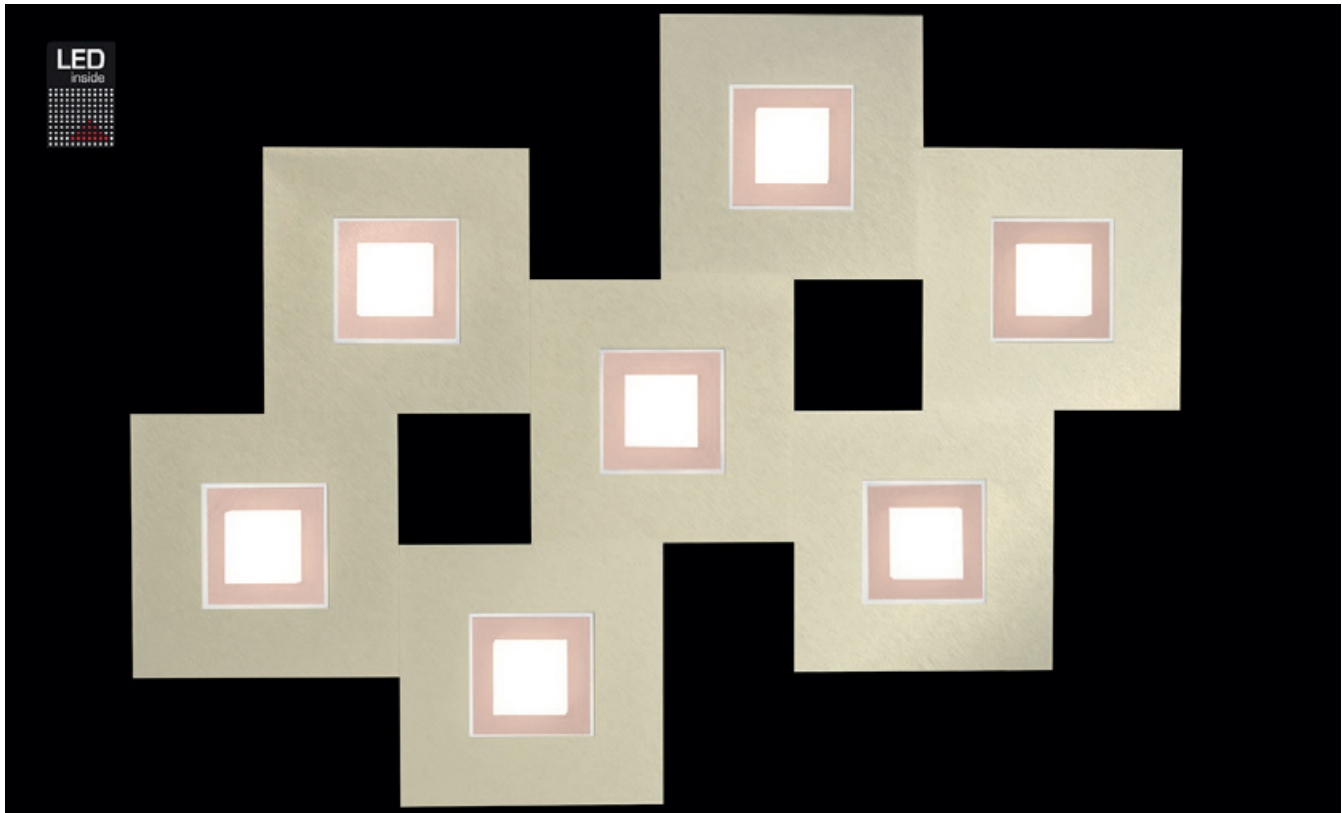

## KARREE

Ceiling light

Art.-Nr. 77-783-166

EAN-Nr.: 4012902095530

## Product properties:

Material:	Aluminum, fine brushed, anodised, white acrylic glass
Colour:	pearlescent with frames in pastel-copper
Dimensions:	L: 800mm B: 600mm H: 53mm
Weight:	2,4kg
Dimmability:	dimmable
System performance:	4760 lm / 44,8 W
Other features:	LED, 2700K, CRI 95, protection class 2, IP20