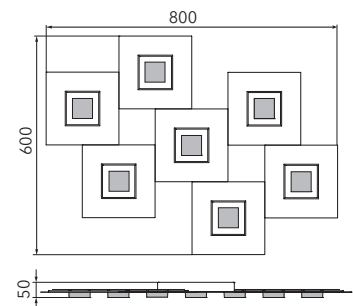

## KARREE

Ceiling light

Art.-Nr. 77-783-166

EAN-Nr.: 4012902095530

## Product properties:

Material:	Aluminum, fine brushed, anodised, white acrylic glass
Colour:	pearlescent with frames in pastel-copper
Dimensions:	L: 800mm B: 600mm H: 53mm
Weight:	2,4kg
Dimmability:	dimmable
System performance:	4760 lm / 44,8 W
Other features:	LED, 2700K, CRI 95, protection class 2, IP20