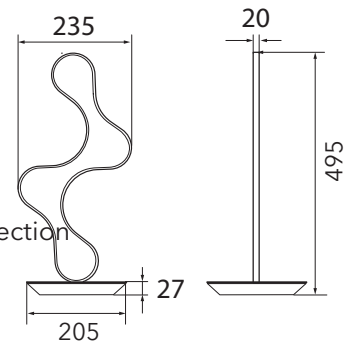

### Product properties:

Material:	Aluminium, fine brushed, anodised, white acrylic glass
Colour:	aluminium
Dimensions:	L: 210mm B: 233mm H: 496mm
Weight:	2,000 kg
Dimmability:	dimnable, dim-to-warm, touch-dim, USB-charger connection
System performance:	1140 lm / 15,4 W
Other features:	LED, 2700K, CRI 95, protection class 2, IP20