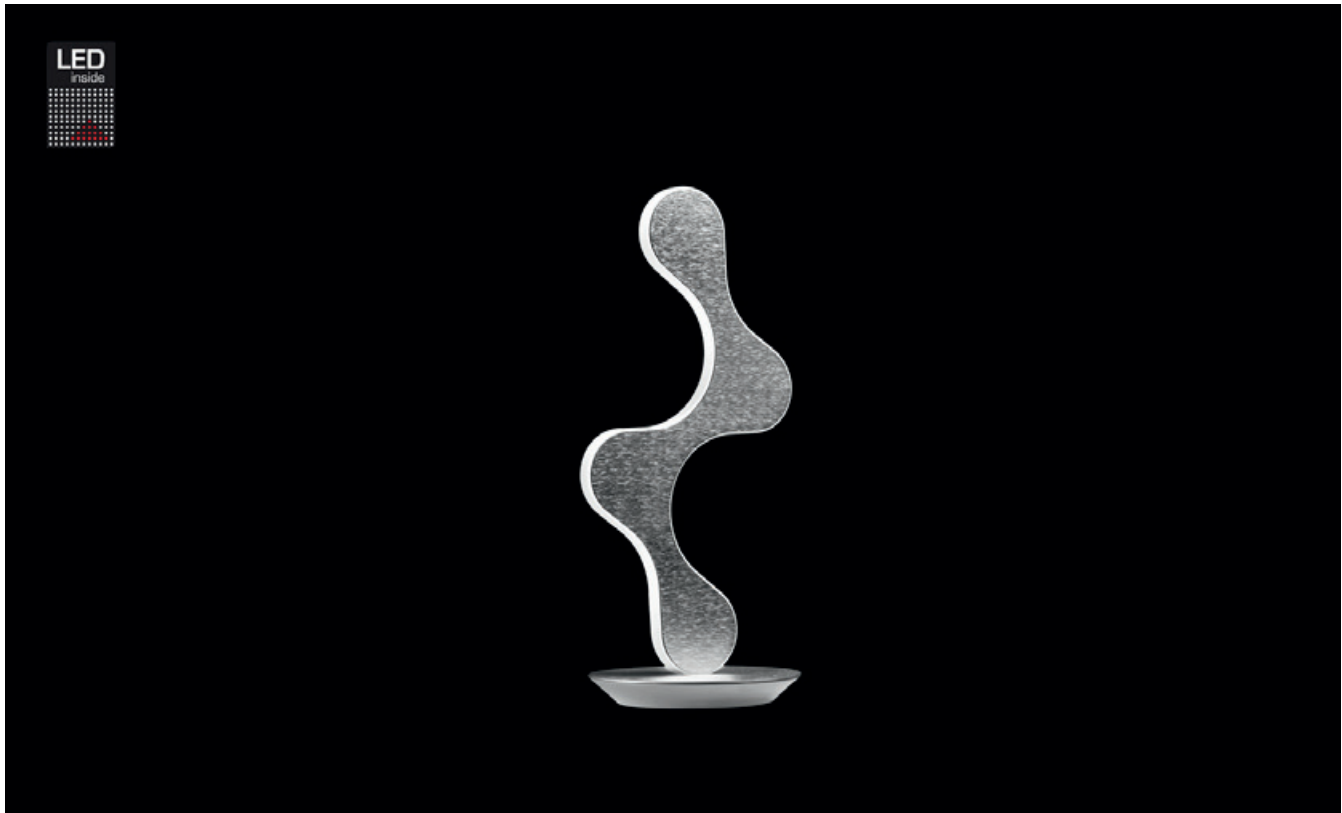

## Table light

Art.-Nr. 64-791-072

EAN-Nr.: 4012902097237

### Product properties:

Material:	Aluminium, fine brushed, anodised, white acrylic glass
Colour:	aluminium
Dimensions:	L: 210mm B: 233mm H: 496mm
Weight:	2,000 kg
Dimmability:	dimnable, dim-to-warm, touch-dim, USB-charger connection
System performance:	1140 lm / 15,4 W
Other features:	LED, 2700K, CRI 95, protection class 2, IP20