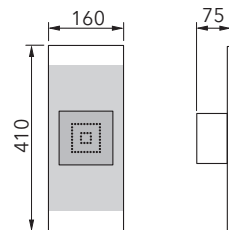

MAGIC

Wall light

Art.-Nr. 52-852-063

EAN-Nr.: 4012902092645

Product properties:

Material:	Glass with application, Optiwhite™-glass
Colour:	matte nickel
Dimensions:	L: 410mm A: 160mm A: 75mm
Weight:	1,500kg
Dimmability:	dimnable
System performance:	760 lm / 6,4 W
Other features:	LED, 2700K, CRI 95, protection class 2, IP20