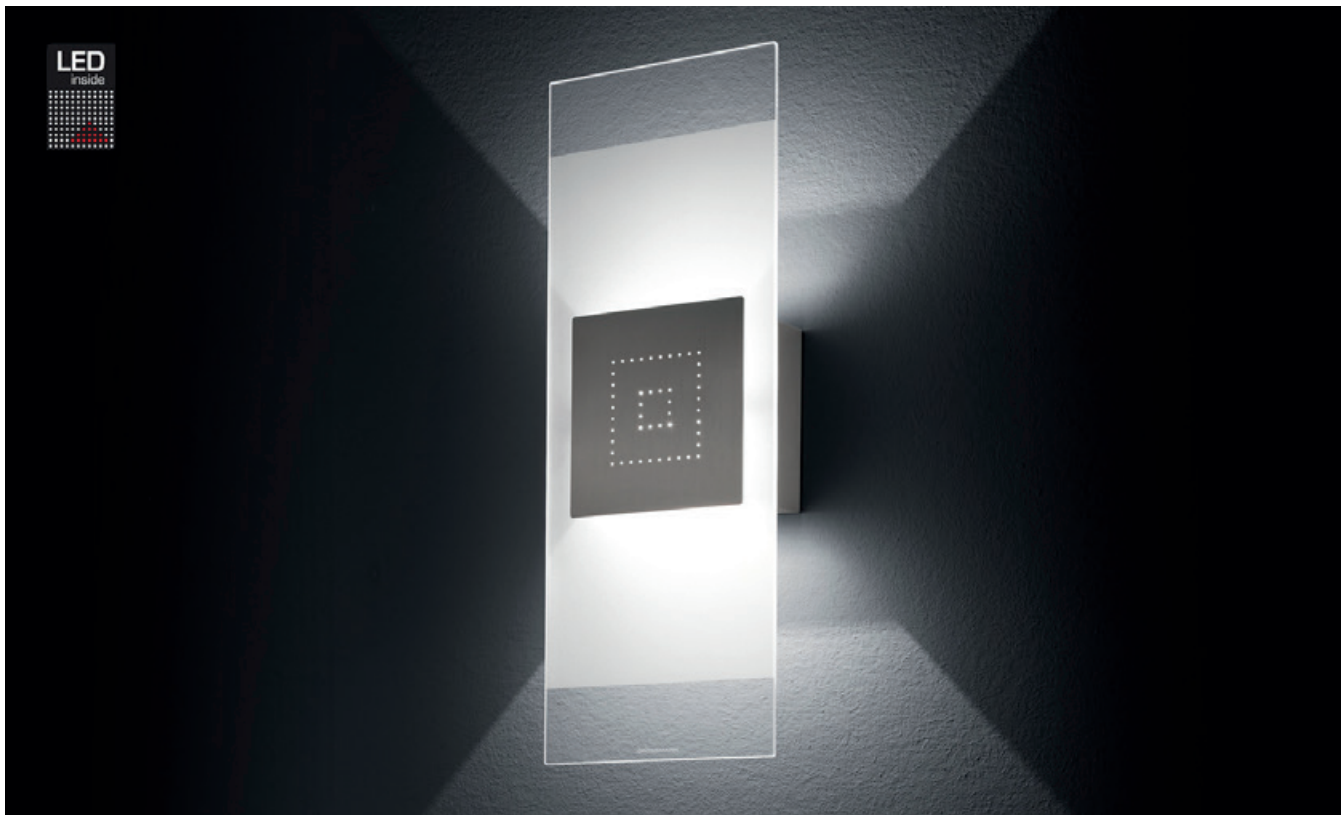

MAGIC

Wall light

Art.-Nr. 52-852-063

EAN-Nr.: 4012902092645

Product properties:

Material:	Glass with application, Optiwhite™-glass
Colour:	matte nickel
Dimensions:	L: 410mm A: 160mm A: 75mm
Weight:	1,500kg
Dimmability:	dimnable
System performance:	760 lm / 6,4 W
Other features:	LED, 2700K, CRI 95, protection class 2, IP20