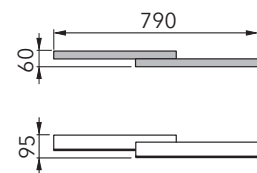

ZON

Wall light/Ceiling light

Art.-Nr. 74-772-072

EAN-Nr.: 4012902093284

Product properties:

Material:	Aluminium, fine brushed, anodised, white acrylic glass
Colour:	aluminium
Dimensions:	L: 790mm B: 60mm H: 95mm
Weight:	1,300 kg
Dimmability:	dimnable
System performance:	2720 lm / 25,6 W
Other features:	LED, 2700K, CRI 95, protection class 2, IP20