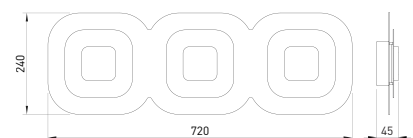

AP

Wall/Ceiling lamp

Art.-No.: 73-821-072

EAN-No.: 4012902100036

Product features

Material:	Aluminium, finely brushed, anodised, Acrylic glass white
Colour:	Aluminium light gray
Dimensions:	L: 720mm W: 240mm H: 45mm
Weight:	2,6kg
Dimmable:	dimnable, dim-to-warm
System performance:	2040lm / 24,1W
Other features:	LED, 2700K, CRI 95, Protection class 2, IP20, CE