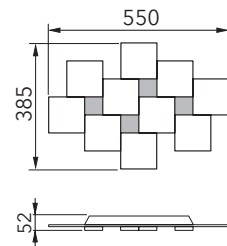

CREO

Ceiling light

Art.-Nr. 74-770-075

EAN-Nr.: 4012902094939

Product properties:

Material:	Aluminum, fine brushed, anodised, white acrylic glass
Colour:	champagne
Dimensions:	L: 550mm B: 385mm H: 52mm
Weight:	1,5kg
Dimmability:	dimnable, dim-to-warm
System performance:	2720 lm / 25,6 W
Other features:	LED, 2700K, CRI 95, protection class 2, IP20