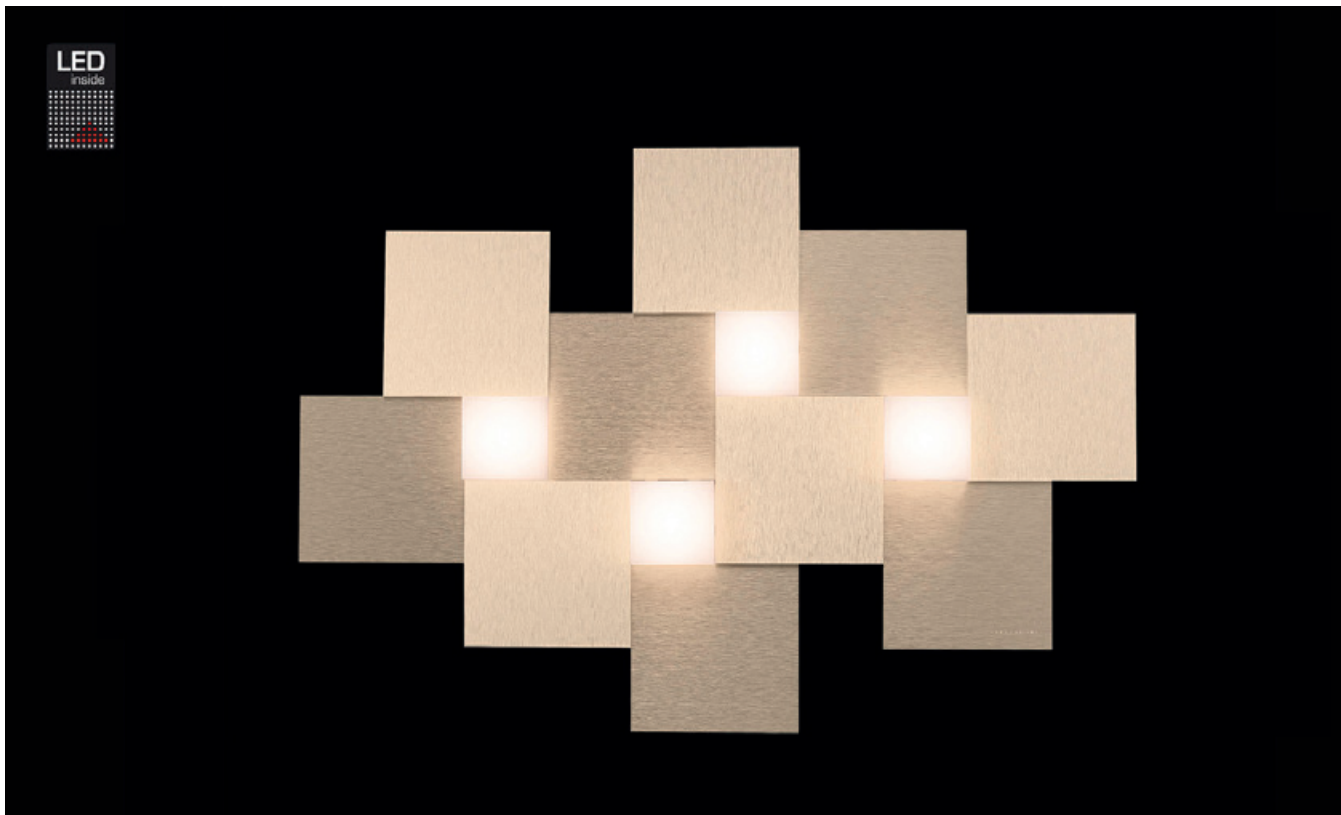

CREO

Ceiling light

Art.-Nr. 74-770-075

EAN-Nr.: 4012902094939

Product properties:

Material:	Aluminum, fine brushed, anodised, white acrylic glass
Colour:	champagne
Dimensions:	L: 550mm B: 385mm H: 52mm
Weight:	1,5kg
Dimmability:	dimnable, dim-to-warm
System performance:	2720 lm / 25,6 W
Other features:	LED, 2700K, CRI 95, protection class 2, IP20