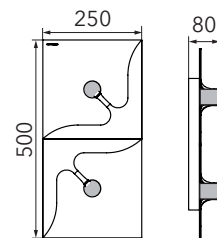

FLOW

wall / Ceiling lamp

Art.-Nr. 72-811-072

EAN-Nr.: 4012902097824

Product properties:

Material:	Aluminium, finely brushed, anodised, Acrylic glass white
Colour:	aluminium
Dimensions:	L: 500mm W: 250mm H: 80mm
Weight:	1,53 kg
Dimmability:	dimnable
System performance:	1360lm / 16,0W
Other features:	LED, 2700K, CRI 95, Schutzklasse 2, IP20, CE