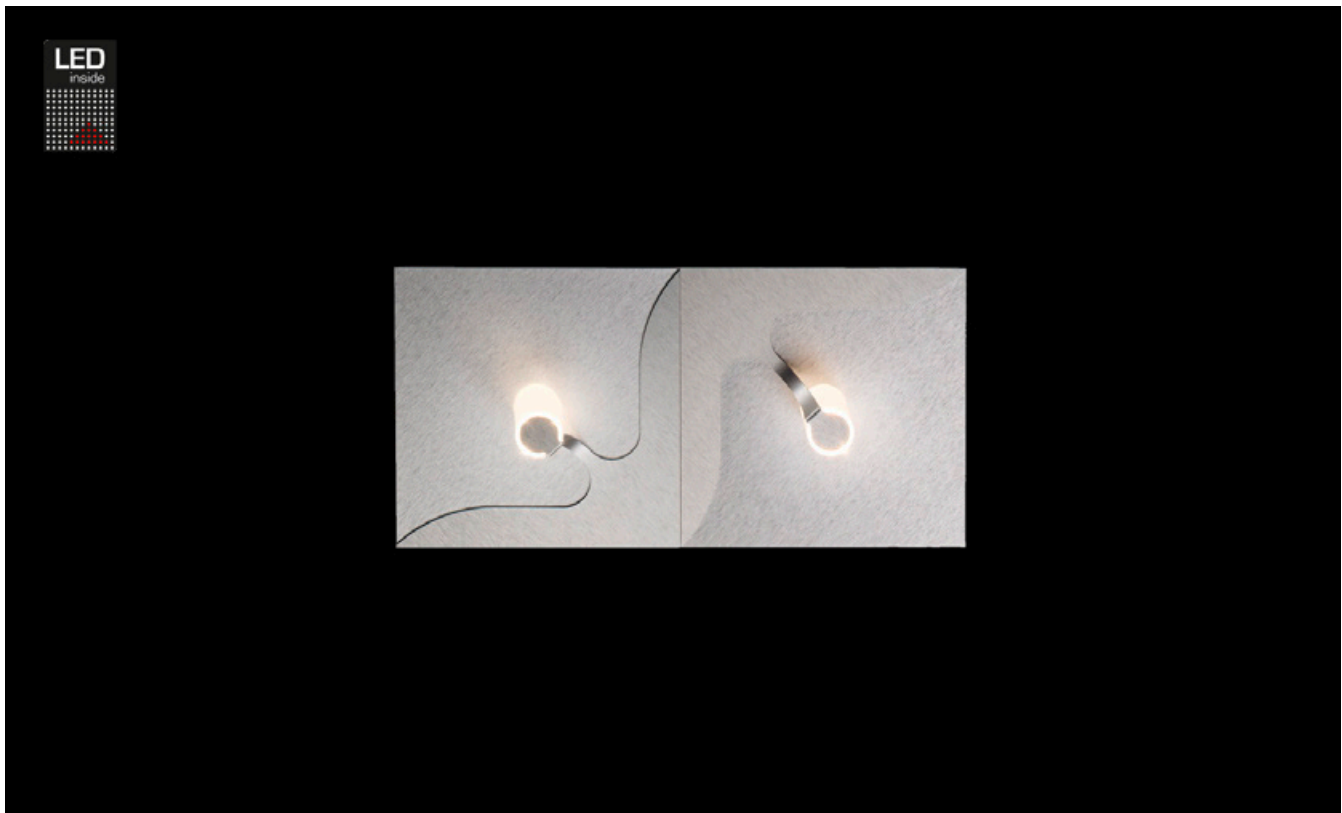

FLOW

wall / Ceiling lamp

Art.-Nr. 72-811-072

EAN-Nr.: 4012902097824

Product properties:

Material:	Aluminium, finely brushed, anodised, Acrylic glass white
Colour:	aluminium
Dimensions:	L: 500mm W: 250mm H: 80mm
Weight:	1,53 kg
Dimmability:	dimnable
System performance:	1360lm / 16,0W
Other features:	LED, 2700K, CRI 95, Schutzklasse 2, IP20, CE