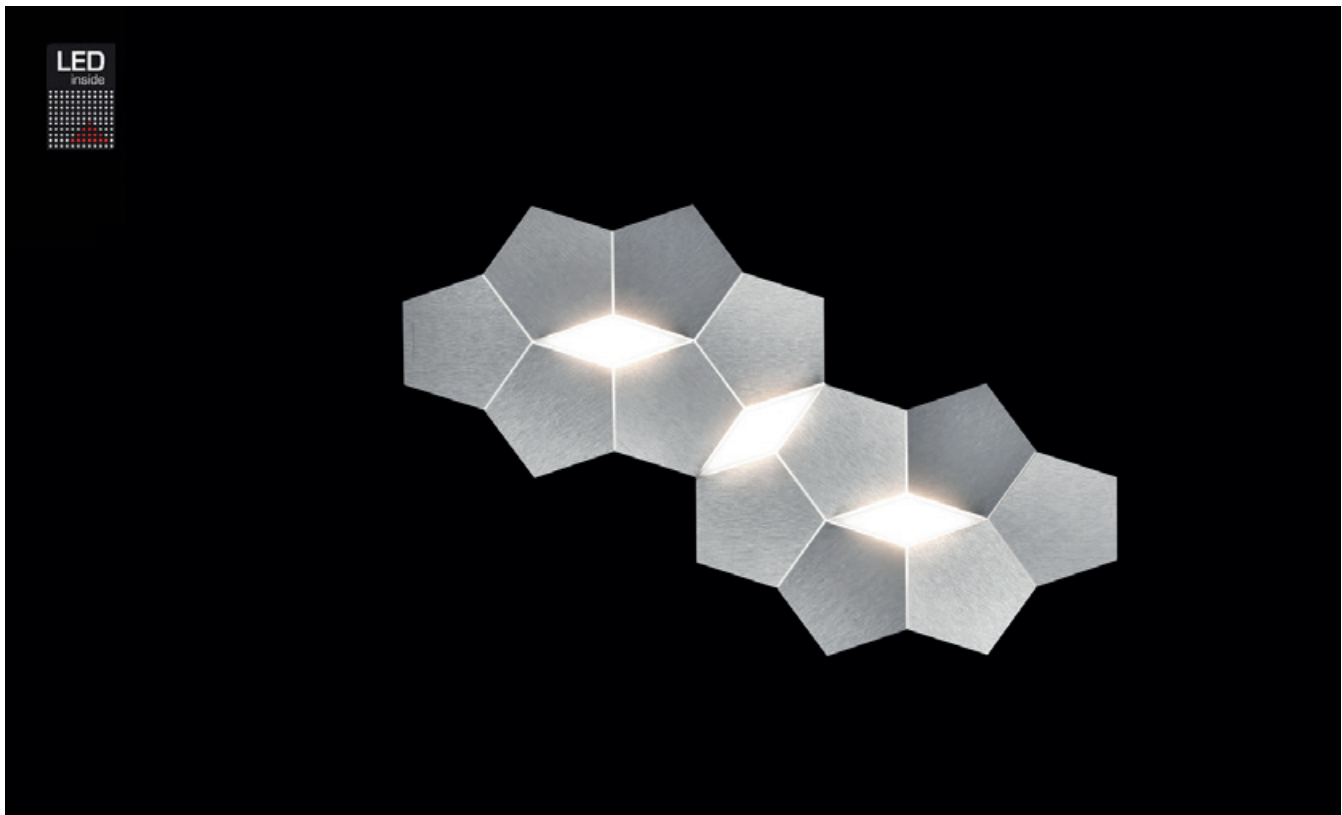

LINDE

Wall light/Ceiling light

Art.-Nr. 73-787-072

EAN-Nr.: 4012902095585

Product properties:

Material:	Aluminium, fine brushed, anodised, white acrylic glass
Colour:	aluminium
Dimensions:	L: 584mm B: 300mm H: 62mm
Weight:	1,6kg
Dimmability:	dimnable, dim-to-warm
System performance:	2040 lm / 19,2 W
Other features:	LED, 2700K, CRI 95, protection class 2, IP20