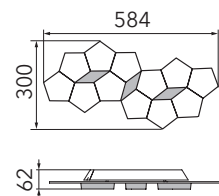

LINDE

Wall light/Ceiling light

Art.-Nr. 73-787-072

EAN-Nr.: 4012902095585

Product properties:

Material:	Aluminium, fine brushed, anodised, white acrylic glass
Colour:	aluminium
Dimensions:	L: 584mm B: 300mm H: 62mm
Weight:	1,6kg
Dimmability:	dimnable, dim-to-warm
System performance:	2040 lm / 19,2 W
Other features:	LED, 2700K, CRI 95, protection class 2, IP20