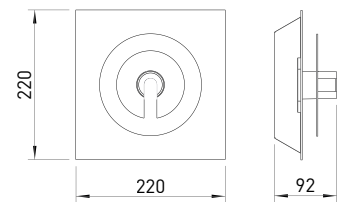

## Product features

Material:	Aluminium, finely brushed, anodised, Acrylic glass
Colour:	aluminium
Dimensions:	L: 220mm W: 220mm H: 92mm
Weight:	1,1kg
Dimmable:	dimmmable, dim-to-warm
System performance:	680lm / 8,2W
Other features:	LED, 2700K, CRI 95, Protection class 2, IP20, CE