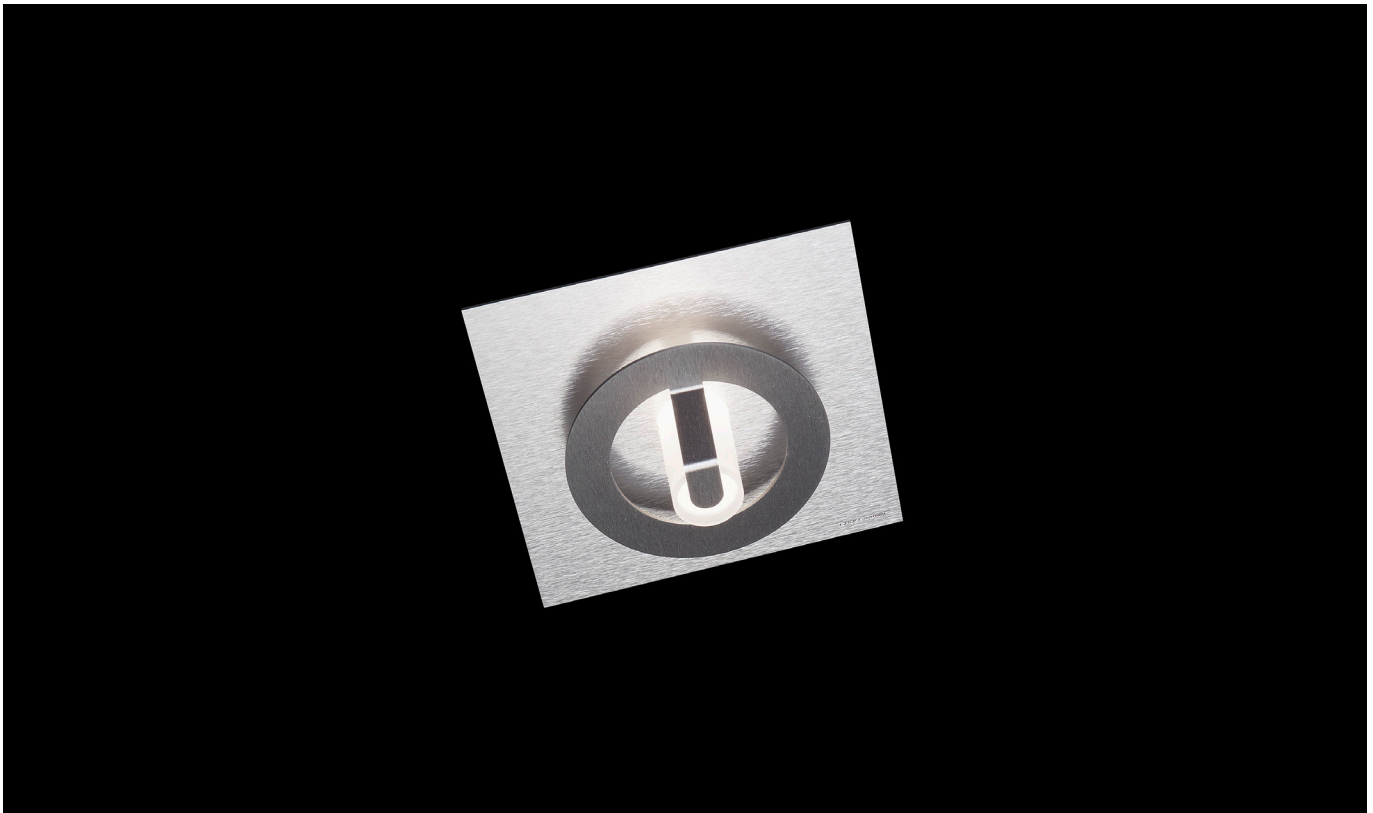

## Wall/Ceiling lamp

Art.-No.: 51-818-072

EAN-No.: 4012902099699

## Product features

Material:	Aluminium, finely brushed, anodised, Acrylic glass
Colour:	aluminium
Dimensions:	L: 220mm W: 220mm H: 92mm
Weight:	1,1kg
Dimmable:	dimmmable, dim-to-warm
System performance:	680lm / 8,2W
Other features:	LED, 2700K, CRI 95, Protection class 2, IP20, CE