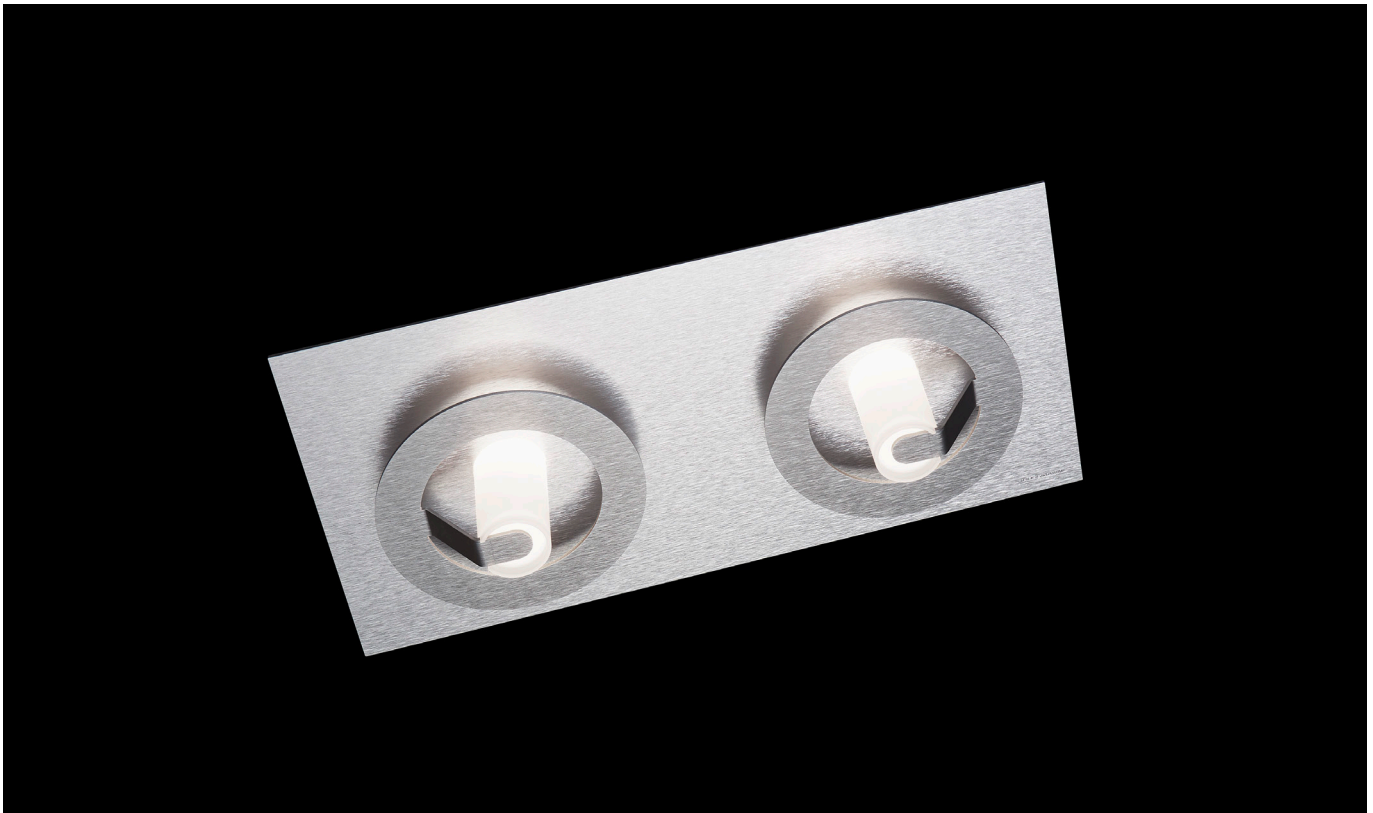

Q

Wall/Ceiling lamp

Art.-No.: 52-818-072

EAN-No.: 4012902099705

Product features

Material:	Aluminium, finely brushed, anodised, Acrylic glass
Colour:	aluminium
Dimensions:	L: 440mm W: 220mm H: 92mm
Weight:	1,6kg
Dimmable:	dimnable, dim-to-warm
System performance:	1360lm / 16,0W
Other features:	LED, 2700K, CRI 95, Protection class 2, IP20, CE