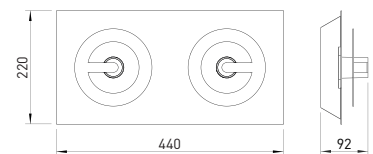

Q

Wall/Ceiling lamp

Art.-No.: 52-818-072

EAN-No.: 4012902099705

Product features

Material:	Aluminium, finely brushed, anodised, Acrylic glass
Colour:	aluminium
Dimensions:	L: 440mm W: 220mm H: 92mm
Weight:	1,6kg
Dimmable:	dimnable, dim-to-warm
System performance:	1360lm / 16,0W
Other features:	LED, 2700K, CRI 95, Protection class 2, IP20, CE