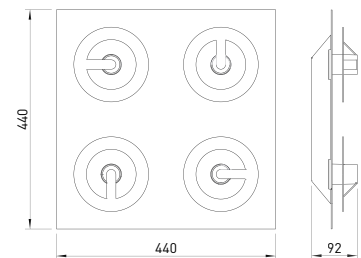

Q

Wall/Ceiling lamp

Art.-No.: 75-818-072

EAN-No.: 4012902100081

Product features

Material:	Aluminium, finely brushed, anodised, Acrylic glass
Colour:	aluminium
Dimensions:	L: 440mm W: 440mm H: 92mm
Weight:	4kg
Dimmable:	dimnable, dim-to-warm
System performance:	2720lm / 30,2W
Other features:	LED, 2700K, CRI 95, Protection class 2, IP20, CE