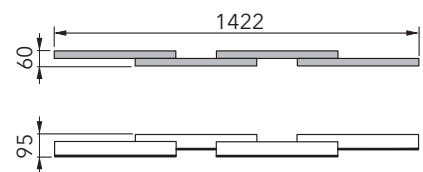

## Product properties:

Material:	Aluminium, fine brushed, anodised, white acrylic glass
Colour:	aluminium
Dimensions:	L: 1422mm B: 60mm H: 95mm
Weight:	2,383 kg
Dimmability:	dimnable
System performance:	5440 lm / 51,2 W
Other features:	LED, 2700K, CRI 95, protection class 2, IP20